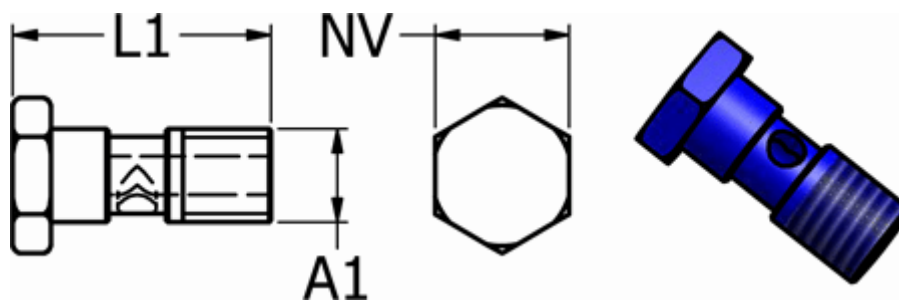

# Data Sheet

Article number: 5861411

Description: Push-on fitting POM 14.11, G 1/8"  
hollow screw, blue

## Measures

L1 = 27

NV = 14

Thread A1 = G 1/8"